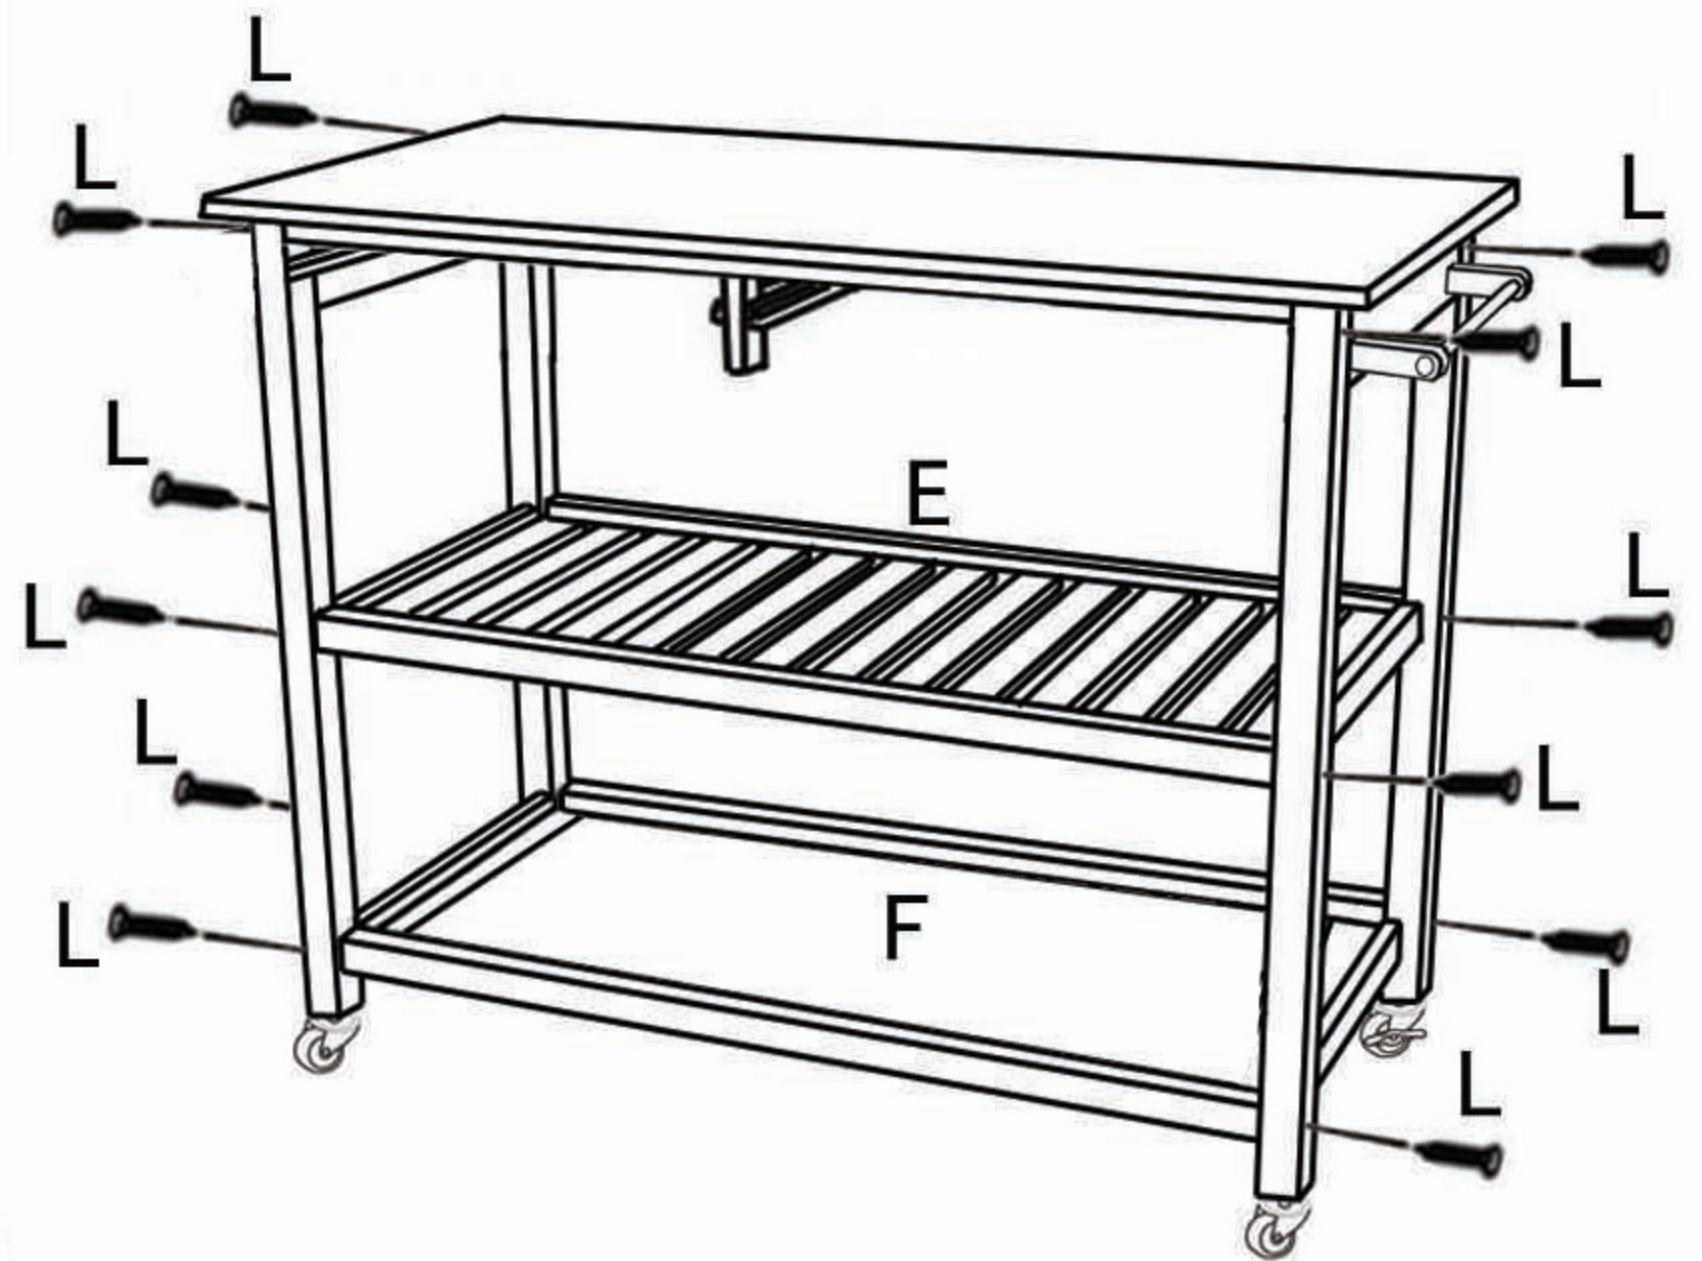

J *2PCS

K *16PCS

L *14PCS

M *2PCS

N1 *2PCS

N2 *2PCS

1

2

3

4

Following these warning could better protect your furniture.

Do not stand on the kitchen trolley or use the furniture as a step ladder.

This kitchen trolley is designed for placing some light things.

Max Weight: 40 KG

Do not use this table unless all bolts, screws and knobs are firmly secured.