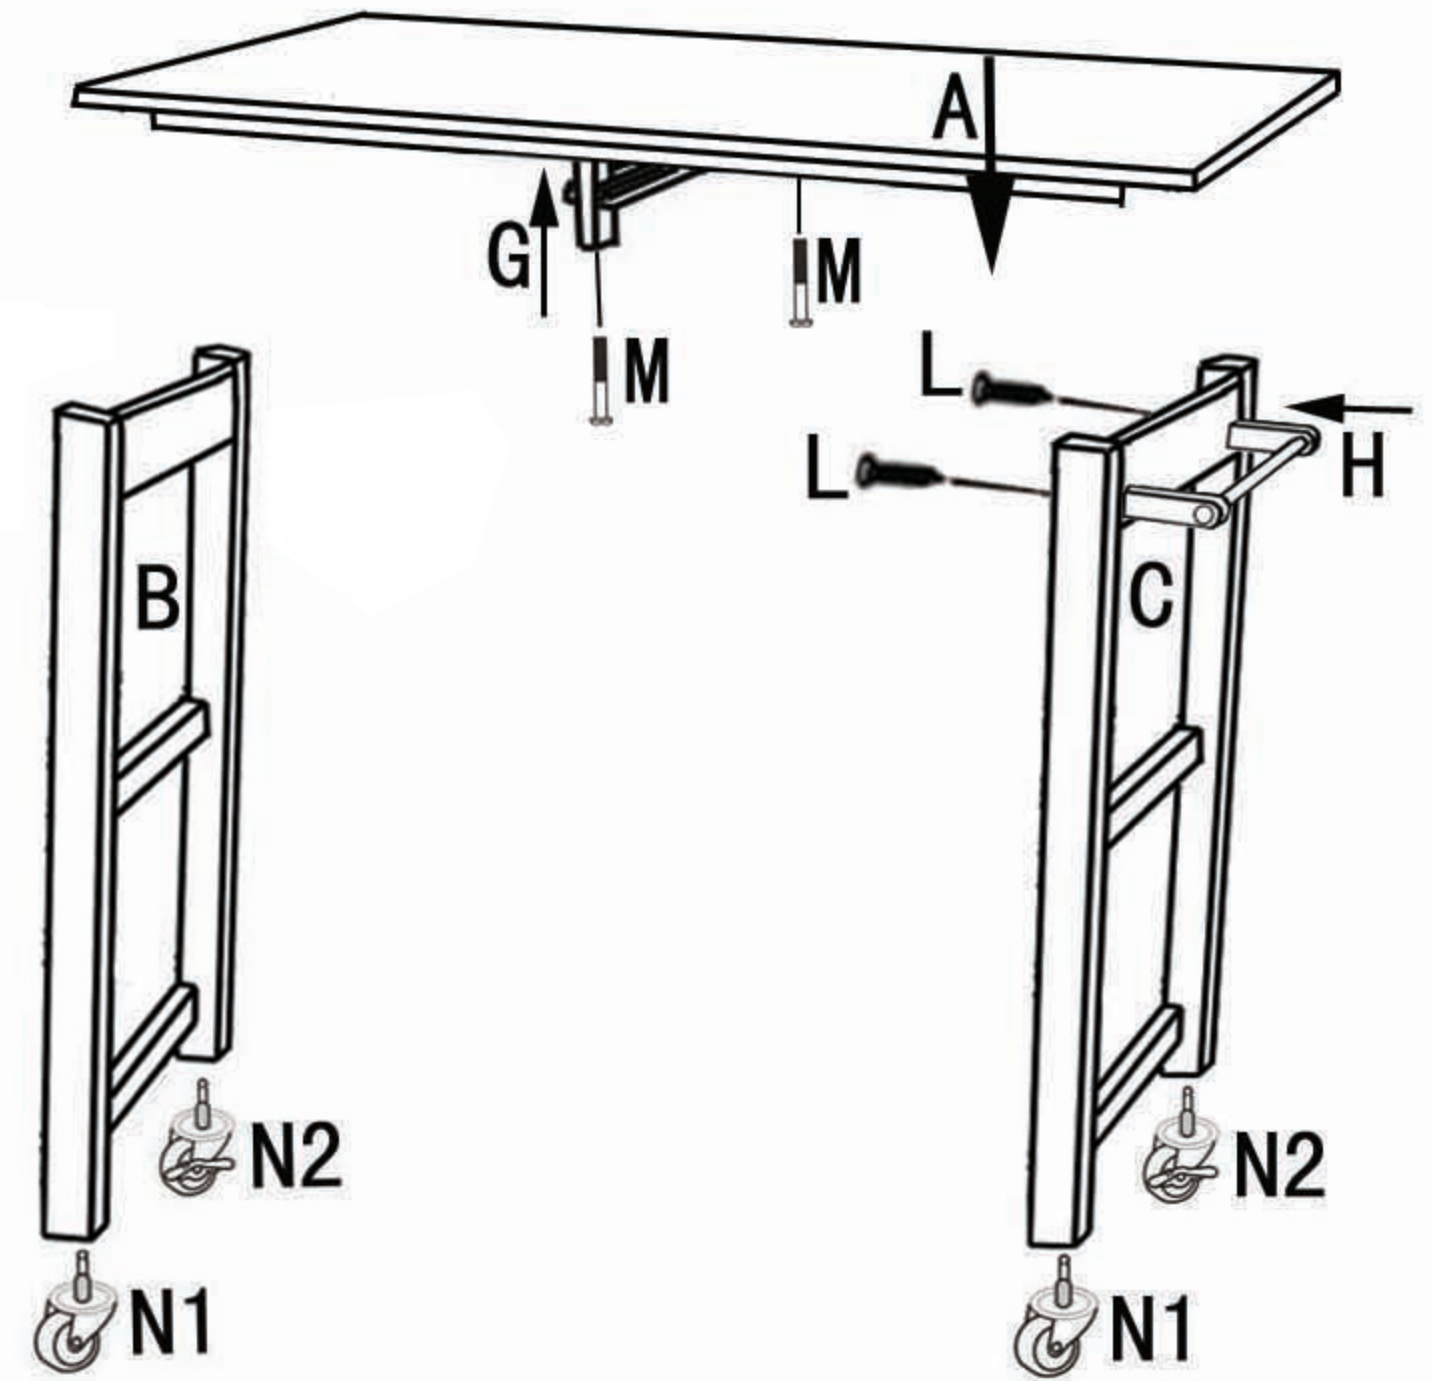

J *2PCS

K *16PCS

L *14PCS

M *2PCS

N1 *2PCS

N2 *2PCS

1

2

3

4

Following these warning could better protect your furniture.

Do not stand on the kitchen trolley or use the furniture as a step ladder.

This kitchen trolley is designed for placing some light things.

Max Weight: 40 KG

Do not use this table unless all bolts, screws and knobs are firmly secured.