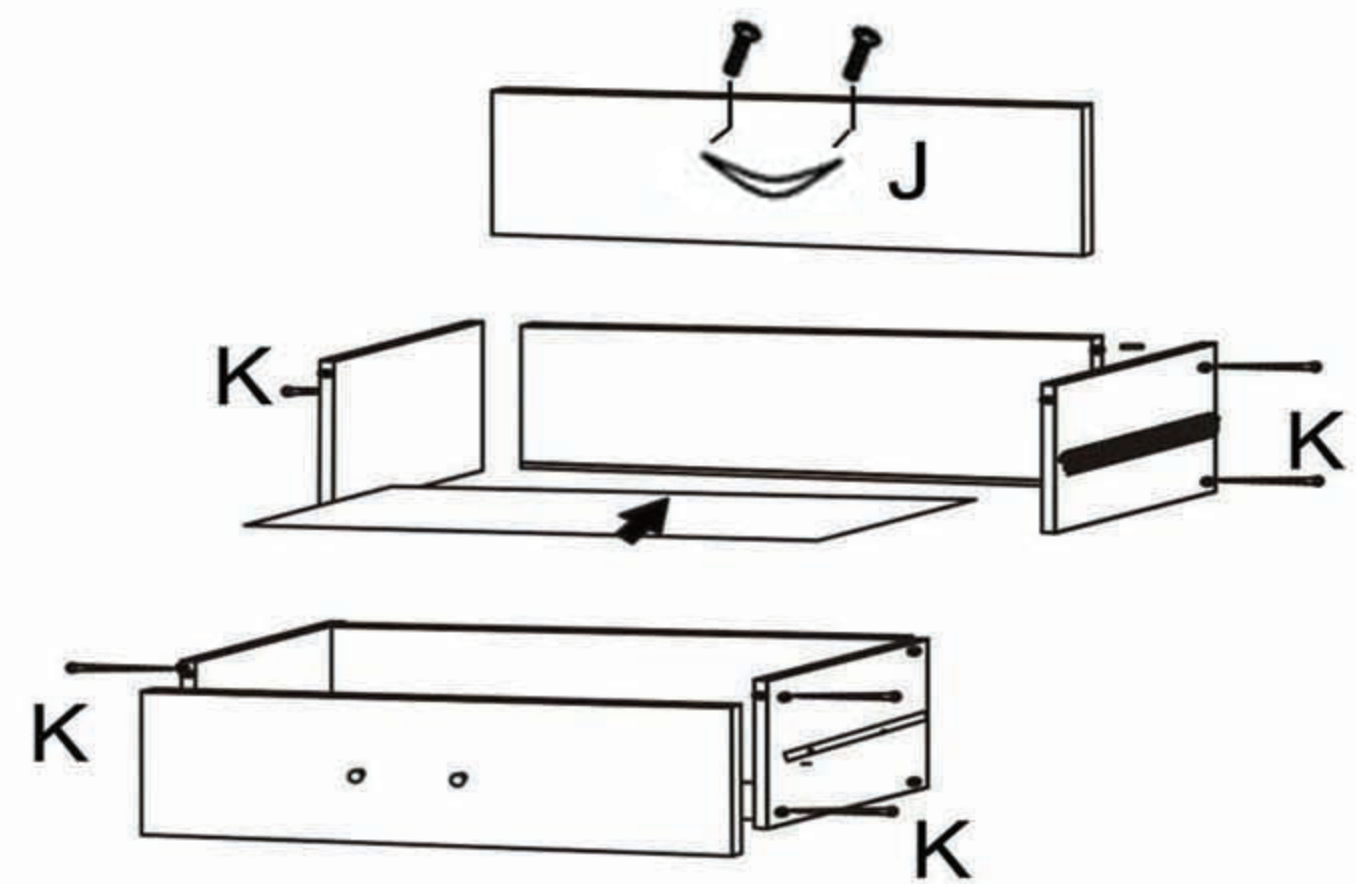

J *2PCS

K *16PCS

L *14PCS

M *2PCS

N1 *2PCS

N2 *2PCS

1

2

3

4

Following these warning could better protect your furniture.

Do not stand on the kitchen trolley or use the furniture as a step ladder.

This kitchen trolley is designed for placing some light things.

Max Weight: 40 KG

Do not use this table unless all bolts, screws and knobs are firmly secured.