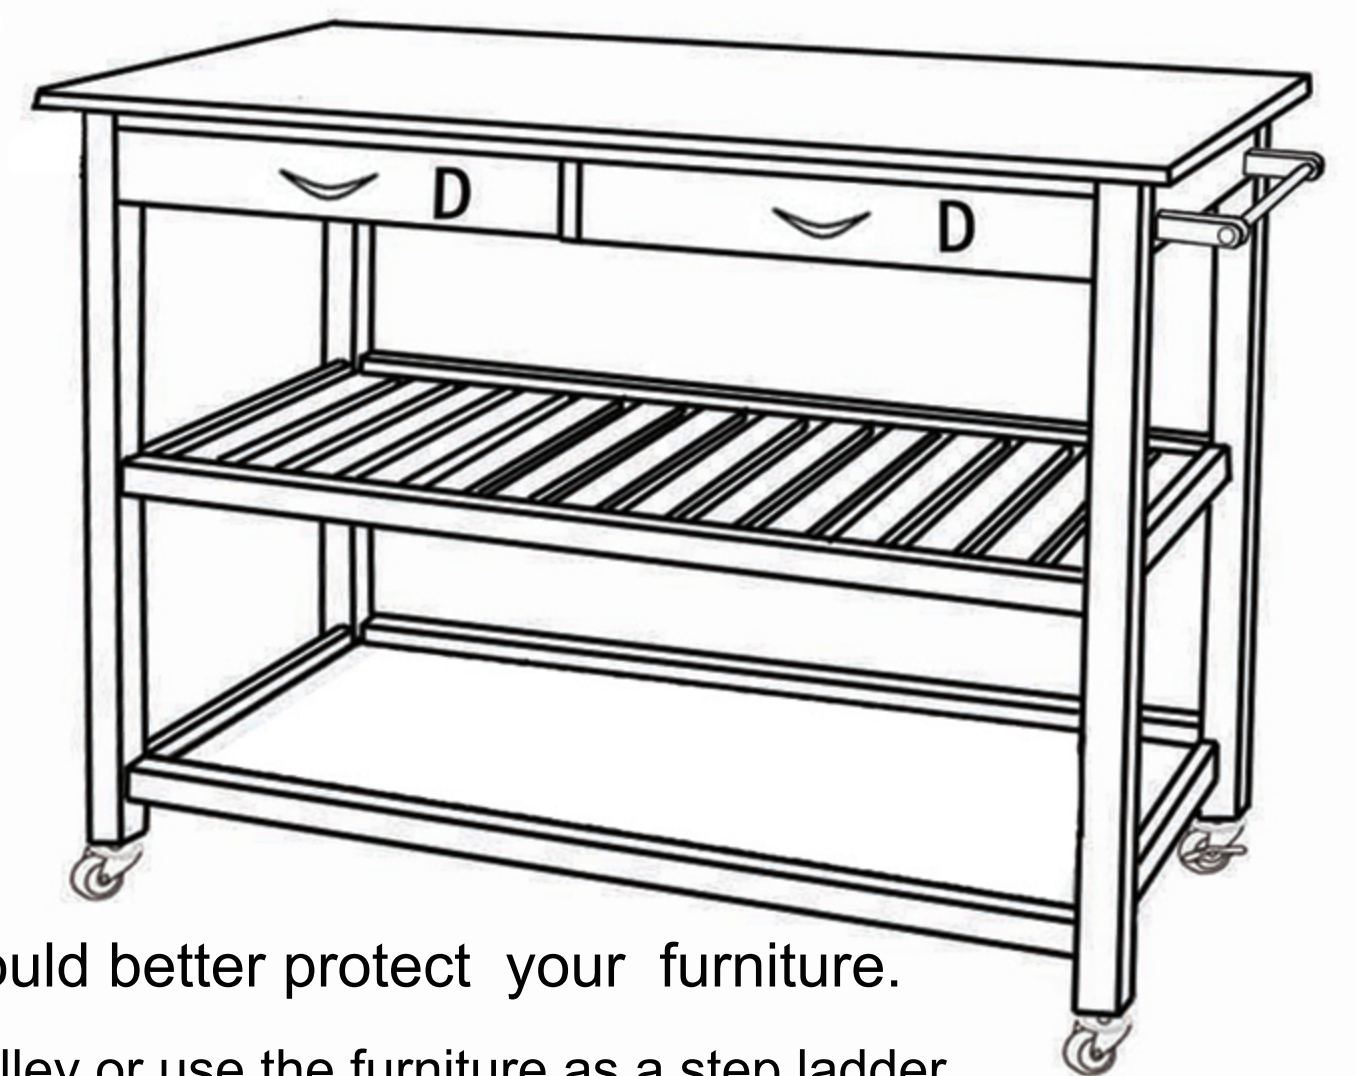

3

4

Following these warning could better protect your furniture.

Do not stand on the kitchen trolley or use the furniture as a step ladder.

This kitchen trolley is designed for placing some light things.

Max Weight: 40 KG

Do not use this table unless all bolts, screws and knobs are firmly secured.