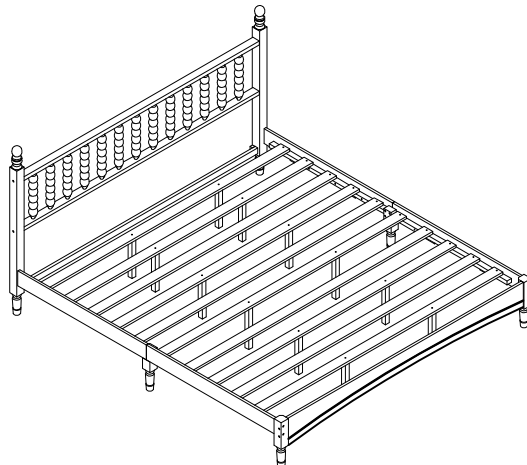

Hardware List

Liste des matériel

Ⓐ x 16PCS Ø1/4"x90mm Bolts BouLon	Ⓑ x 8PCS Ø1/4"x50mm Bolts BouLon	Ⓒ x 2PCS Ø1/4"x35mm Bolts BouLon
Ⓓ x 26PCS Ø1/4"x13mm Spring Washer Rondelle elastique	Ⓔ x 26PCS Ø1/4"x16mm Flat Washer Rondelle plates	Ⓕ x 1PC 60*22*4mm Allen key Clé Allen
Ⓖ x 2PCS Ø8x30mm Wood dowel Cheville en bois	Ⓗ x 8PCS Ø10x40mm Wood dowel Cheville en bois	Ⓘ x 12PCS 1/4"*15 (9.5mm) Horizontal-Hole bolts Boulons à tête hexagonale
Ⓙ x 20PCS Ø4x25mm Wood screws Vis		

ASSEMBLY TOOLS REQUIRED (NOT INCLUDED)

OUTILS D'ASSEMBLAGE REQUIS (NON INCLUS)